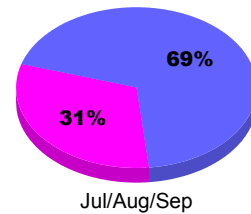

Gender Comparison 2011-2012