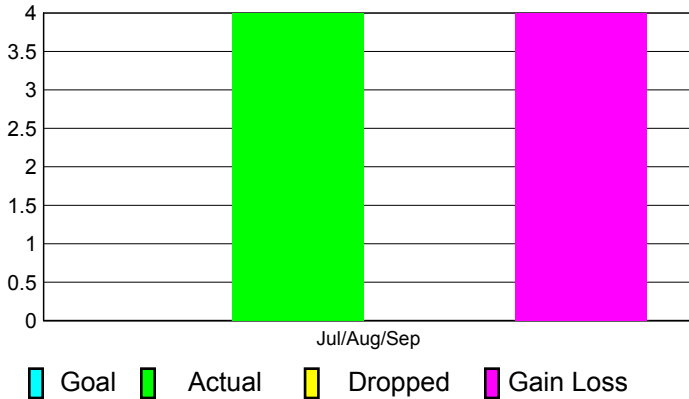

## CLUBS

**Club Results**  
2011-2012

**Clubs**  
2010-2011

Month	New Club Goal	Actual New Clubs	Actual Dropped Clubs	Gain/Loss of Clubs	Gain/Loss of Clubs
Jul/Aug/Sep		4	0	4	0
<b>Totals</b>		<b>4</b>	<b>0</b>	<b>4</b>	<b>0</b>

### Club Results 2011-2012

Goal, New, Dropped, Gain/Loss

### Comparison of Club Gain/Loss

Current Year Compared to the Previous Year