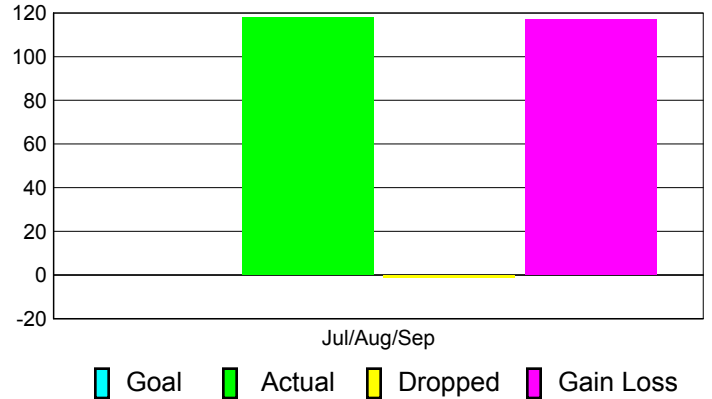

### YTD Status Quo Clubs 2011-2012

Status Quo Clubs Compared to Status Quo Members

## MEMBERSHIP

**Membership Results**  
2011-2012

**Membership**  
2010-2011

Month	Net Memb Goal	Actual New Memb	Actual Dropped Memb	Gain/Loss of Memb	Gain/Loss of Memb
Jul/Aug/Sep		118	-1	117	5
<b>Totals</b>		<b>118</b>	<b>-1</b>	<b>117</b>	<b>5</b>

### Membership Results 2011-2012

Goal, New, Dropped, Gain/Loss

### Comparison of Membership Gain/Loss

Current Year Compared to the Previous Year